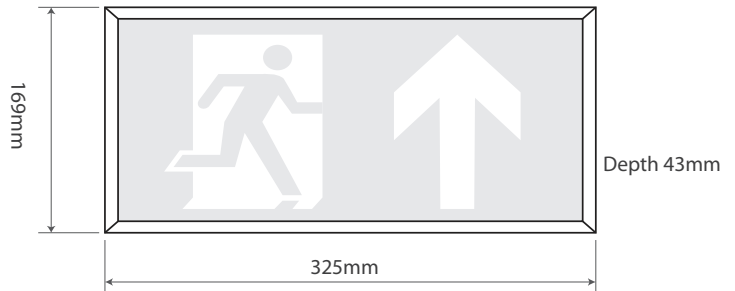

CHANNEL
Smarter Safety®

EXITOR

LED emergency exit signage
from Channel Safety Systems

Emergency Exit Sign

The Exitor utilises LED technology for low cost, high output, emergency illumination.

Features

- Maintained or Non-maintained 3 hour emergency back-up
- Down light panel LEDs to illuminate exit door.
- Low environmental impact
- Minimal maintenance
- Meets BS EN 60598-2-22 and other relevant standards
- Lightweight & easy to install, hinged cover
- Low environmental impact
- Minimal maintenance
- Supplied with full legend set
- Lithium LifePo4 battery

Note: Image not to scale and for pictorial reference only

SPECIFICATIONS

Light Source	SMT LED 3W
Colour Temperature	5500K
IP Rating	IP20
Emergency Duration	3 hours (minimum)
Mains Voltage	230V 50Hz \pm 10%
Mains Current	CHARGING 55-90MA - 35mA quiescent (3W)
Recharge Period	Less than 24 hour
Charge Indicator	Integral green LED
Changeover Voltage	As per the requirements of BS EN 60598-2-22
Temperature Range	5°C to 40°C
Weight	690gm
Battery	3.2V 1500mAH Lithium LiFePo4
Material & Finish	Polycarbonate construction, white/opal finish