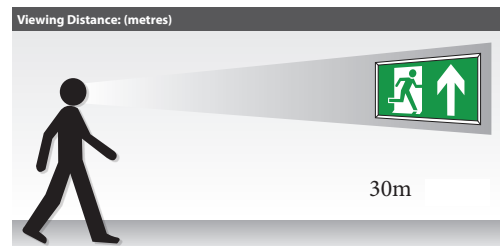

CHANNEL
Smarter Safety®

EXITOR

LED emergency exit signage
from Channel Safety Systems

Emergency Exit Sign

The Exitor utilises LED technology for low cost, high output, emergency illumination.

Features

- Maintained or Non-maintained 3 hour emergency back-up
- Down light panel LEDs to illuminate exit door.
- Low environmental impact
- Minimal maintenance
- Meets BS EN 60598-2-22 and other relevant standards
- Lightweight & easy to install, hinged cover
- Low environmental impact
- Minimal maintenance
- Supplied with full legend set
- Lithium LifePo4 battery

Note: Image not to scale and for pictorial reference only

SPECIFICATIONS

Light Source	SMT LED 3W
Colour Temperature	5500K
IP Rating	IP20
Emergency Duration	3 hours (minimum)
Mains Voltage	230V 50Hz \pm 10%
Mains Current	CHARGING 55-90MA - 35mA quiescent (3W)
Recharge Period	Less than 24 hour
Charge Indicator	Integral green LED
Changeover Voltage	As per the requirements of BS EN 60598-2-22
Temperature Range	5°C to 40°C
Weight	690gm
Battery	3.2V 1500mAH Lithium LiFePo4
Material & Finish	Polycarbonate construction, white/opal finish