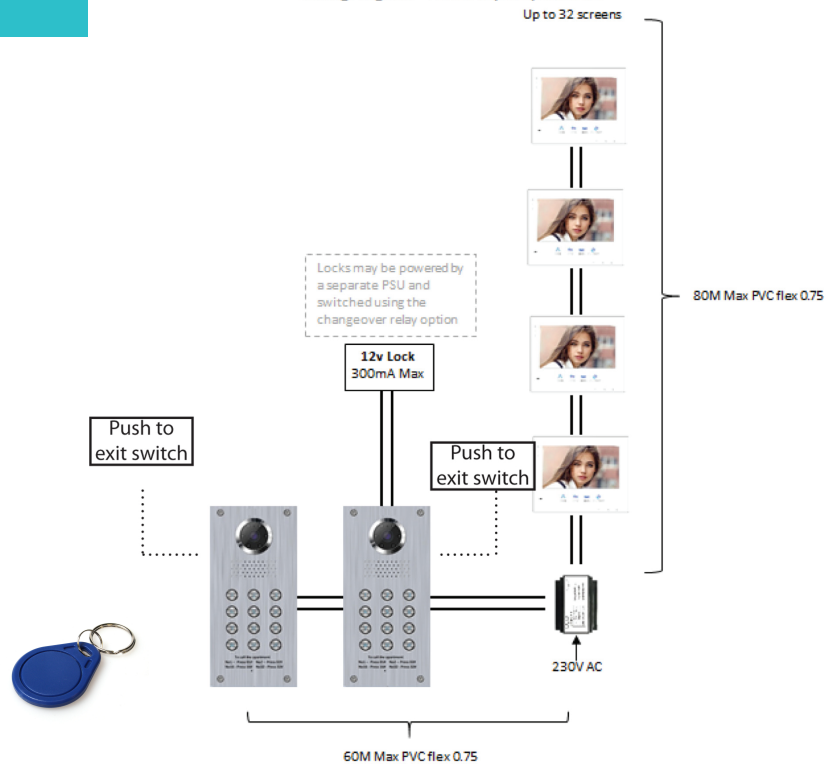

## Video Entry System from Channel Safety Systems

Door Entry  
Systems

# Video Door Entry System

The latest Entritech offering from Channel combines easy use and installation with top video quality to produce a system which is installer friendly, service friendly, and householder friendly.

## Features

- Simple 2 core cable installation
- Single power supply supports all monitors and outdoor stations in a flexible combination of up to 32 devices
- Clear high resolution colour picture on 7" hands free TFT monitor
- Outdoor station with built in keypad for code door unlocking
- 2 door release buttons so front/back doors or gates can be opened separately
- 2 outdoor door stations
- Up to 32 monitor screens
- Up to 4 monitor screens per apartment (max 32 monitors, i.e. 16 apartments with 2 screens, 8 apartments with 4 screens etc.)
- 2 selectable door/gate release options
- If you have 2 outdoor units the system only unlocks the appropriate door/gate
- 2core 0.75mm PVC cable
- 140m cable run (60m PSU outdoor stations- 80m PSU/last monitor)
- Simple DIP switch monitor addressing
- PIN Code entry - Up to 99 separate user codes, FOB entry as standard.
- Surface or flush mounted outdoor station
- Selectable door control output. Voltage free change over or 12v 300mA DC applied/removed
- Selectable 'Lock open' timer, 6 or 10 seconds

Wiring Diagram – 1 screen per apartment

SPECIFICATIONS	
PSU Output	24v DC 2.5A
Mains Load (Max)	2.5A
Camera Lens	6mm 72°
Definition	700TVL
Minimum Illumination level	0.5lux
Talk duration	120 seconds
IP rating	IP55 (Outdoor Station)
Working Temperature	-10 to 40°C
Screen Dimensions (overall)	W195 x H155 x D20 mm
Outdoor station dimensions (overall)	W120 x H250 x D48 mm
Communication Mode	Dual Transmission
Night illumination	By 6 IR LEDs
Cut out required for flush mounting (outdoor Station)	242mmH x 115mmW x 45mmD
Cable requirements	2core 0.75mm PVC cable