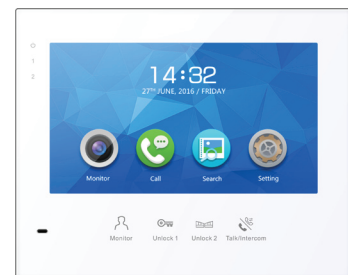

# Video Door Entry System

The latest Entritech offering from Channel combines easy use and installation with top video quality to produce a system which is installer friendly, service friendly, and householder friendly.

PRODUCT CODE	DESCRIPTION
D/ENT/VPAN/32/PX	Call panel with keypad, up to 32 screens. Two wire flush mounted
D/ENT/VM/32	7 inch monitor, White. Two wire
D/ENT/PSU/32	Central power supply adapter (24V, 2.5A) one per system
D/ENT/DIST/32	4-Channel Distributor, For use with apartments with more than one screen
D/ENT/SMB/32	Surface mounting box for outdoor call panel
D/ENT/WH/ED	White exit button
D/ENT/SS/EB	Stainless steel exit button
F/CH/EDR/FLEX	Green emergency door release unit
D/ENT/KT10-B	Blue proximity tag