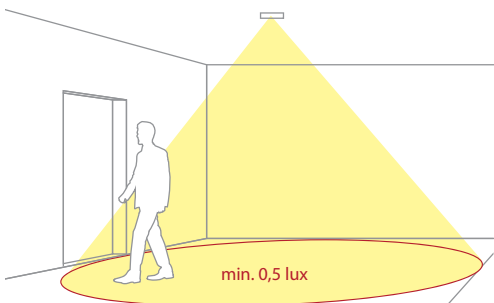

universal pictogram included

Accessories

option with recessed mount kit applied

mounting option with 30° bracket applied