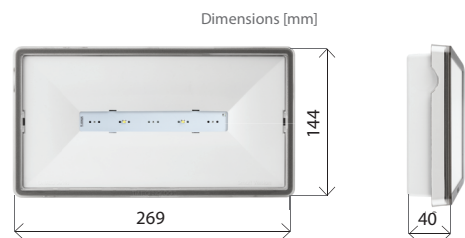

STRATOS Cold

Emergency light for cold areas

Model
E/STRATOS/COLD 3 hours LiFePo4 6.4v 4.5AH Battery Self-Test

Ideal for cold rooms, chillers or freezers, the STRATOS-COLD offer a stylish solution to meet the requirements of BS5266 2016

The STRATOS-COLD also benefits from in built 'self-test' function, which ensures the fitting is tested to meet the required standards.

Supplied with a full set of exit legends as standard the STRATOS-COLD offers a cost effective solution for difficult emergency lighting areas.

universal pictogram included

Accessories

option with recessed mount kit applied

mounting option with 30° bracket applied

Technical parameters	Certificates
light source	214led / 2w
Battery operating time	3 hours
mode	M / NM
Luminous flux	235 lm / 218 lm
Power supply	210 ±250 V Ac 50 ±60hz; 186 ±254 V Dc
Protection degree	IP65
Insulation class	ii
temperature range	t -20 °c ÷ +40 °c
colour	□ ral 9003