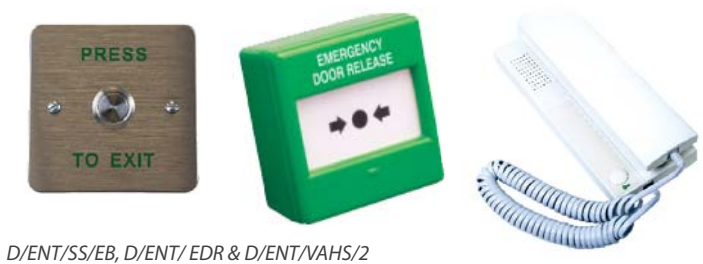

Accessories

POWER SUPPLY UNITS FOR ENTRitech SYSTEMS	
D/ENT/PSU	12V DC 1amp PSU
EMERGENCY DOOR RELEASE FOR ENTRitech SYSTEMS	
D/ENT/SS/EB	Stainless steel exit button
D/ENT/EDR	Green Emergency door release unit
ACCESSORIES FOR ENTRitech SYSTEMS	
D/ENT/TIMESWITCH/24HRS	24 hour time switch
AUDIO HANDSET FOR USE WITH VIDEO SYSTEMS	
D/ENT/VAHS	Audio only handset complete with PSU Dimensions: 95mm(W) x 200mm(H) x 50mm(D)

Sample System Architecture

The system shown below has two entrances, complete with magnetic door locks, and is communicating to various monitors in a multi-floor building.

Based on the diagram below up to 4 users can be connected to the system, each having its own call ID.

If required (can be activated or deactivated), there is a function for intercom between different users, which allows one tenant to have communication with another tenant. As an example, this feature is useful in apartment blocks, where the elderly or infirm can be checked on by other residents.