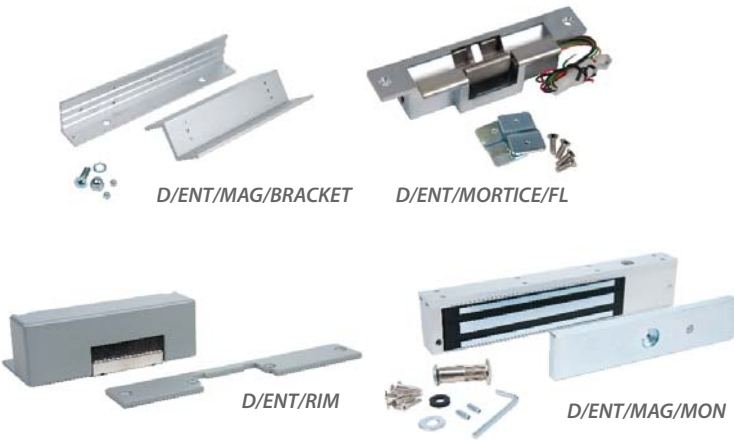

Electric Locks

ELECTRIC LOCKS FOR ENTRitech SYSTEMS	
D/ENT/RIM Rim type fail secure lock release supplied with flush and surface mounting plates	
Holding Force	250Kg
Input	12V AC/DC
D/ENT/MORTICE/FL Dead bolt Mortice type 12V DC fail secure flush mounting only	
Holding Force	250Kg
D/ENT/MAG Magnetic door lock Surface mount fail safe (open)	
Holding Force	272Kg
Input	12V DC
D/ENT/MAG/MON Magnetic door lock monitored surface mount fail safe (open)	
Holding Force	272Kg
Input	12V DC
D/ENT/MAG/BRACKET Z & L Bracket for magnetic door locks	

Accessories

POWER SUPPLY UNITS FOR ENTRitech SYSTEMS	
D/ENT/PSU	12V DC 1amp PSU
EMERGENCY DOOR RELEASE FOR ENTRitech SYSTEMS	
D/ENT/SS/EB	Stainless steel exit button
D/ENT/EDR	Green Emergency door release unit
ACCESSORIES FOR ENTRitech SYSTEMS	
D/ENT/TIMESWITCH/24HRS	24 hour time switch
AUDIO HANDSET FOR USE WITH VIDEO SYSTEMS	
D/ENT/VAHS	Audio only handset complete with PSU Dimensions: 95mm(W) x 200mm(H) x 50mm(D)