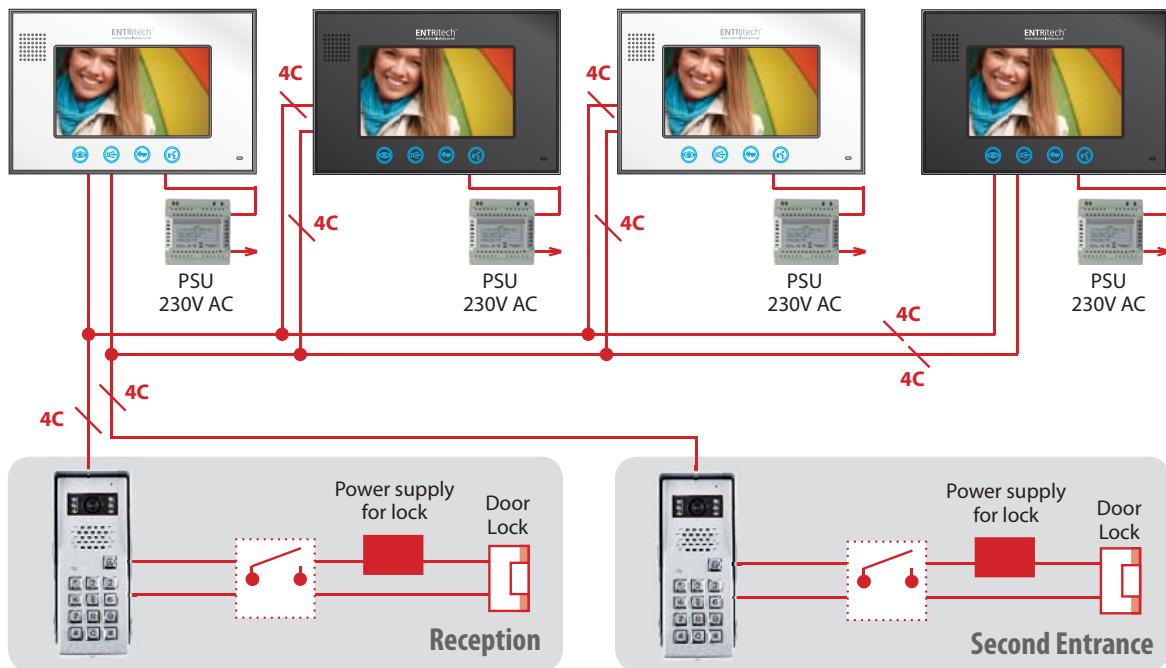

Accessories

POWER SUPPLY UNITS FOR ENTRitech SYSTEMS	
D/ENT/PSU	12V DC 1amp PSU
EMERGENCY DOOR RELEASE FOR ENTRitech SYSTEMS	
D/ENT/SS/EB	Stainless steel exit button
D/ENT/EDR	Green Emergency door release unit
ACCESSORIES FOR ENTRitech SYSTEMS	
D/ENT/TIMESWITCH/24HRS	24 hour time switch
AUDIO HANDSET FOR USE WITH VIDEO SYSTEMS	
D/ENT/VAHS	Audio only handset complete with PSU Dimensions: 95mm(W) x 200mm(H) x 50mm(D)

Sample System Architecture

The system shown below has two entrances, complete with magnetic door locks, and is communicating to various monitors in a multi-floor building.

Based on the diagram below up to 4 users can be connected to the system, each having its own call ID.

Please note this drawing is a sample system

4" & 7" Handset Kits

The ENTRitech handset video is the ultimate video door entry system.

Featuring a stunning tablet-style monitor, it provides clear, beautiful colour video and crisp sound at the touch of a button.