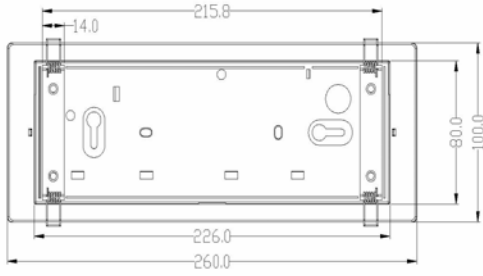

METEOR LED DRAWINGS

WITH RECESSING KIT

WITHOUT RECESSING KIT

TOP

BACK

SIDE

SIDE

3D