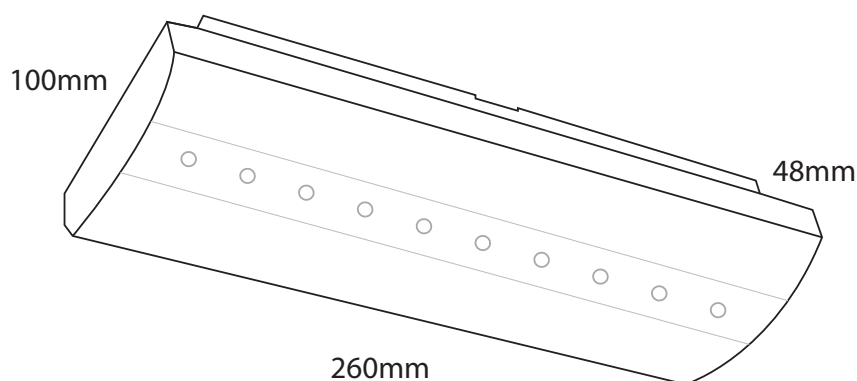

STOCK CODE	DESCRIPTION
E/ME/M3/LED	Meteor Low Profile LED bulkhead
	Meteor LED semi-recessing kit
	Legend set

SPECIFICATIONS	
Light Source	10 x LED (total circuit 2W)
IP Rating	IP42
Emergency Duration	3 hours (minimum)
Mains Voltage	230V +-10% 50Hz/60Hz
Mains Current (max)	50mA (max) 35mA quiescent (3W)
Recharge Period	Less than 24 hours
Charge Indicator	Integral green LED
Changeover Voltage	As per the requirements of BS EN 60598-2-22
Temperature Range	5°C to 40°C
Weights	360g
Dimensions (mm)	260mm wide x 100mm high x 48mm deep
Accessories	Semi-recessing kit & legend
Battery	3.6V 700mAh Nickel Cadmium