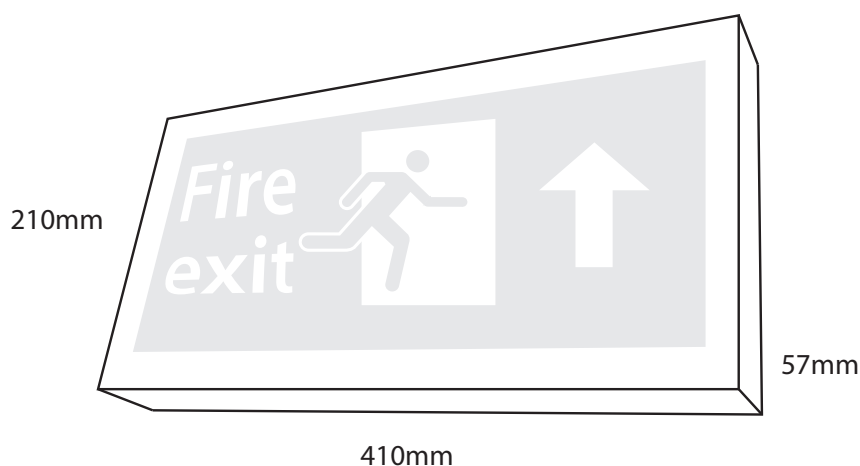

alpine[®]

The new LED emergency exit sign from
Channel Safety Systems

LED Emergency Exit Sign

alpine

The stylish Alpine Emergency Exit sign utilises the latest LED technology for low-cost, high power, emergency illumination.

Features

- Uses 27x 0.07W LEDs
- 8W fluorescent equivalent
- 30,000 hour life expectancy
- Lightweight & easy to install
- Sleek & minimalistic design
- Maintained or non-maintained operation
- Prismatic diffuser on underside to illuminate door etc
- Polycarbonate construction
- Incorporates 3.6V 1.5Ah NiCd battery
- Low environmental impact
- Low running costs
- Minimal maintenance

SPECIFICATIONS	
Light Source	27 x 0.07W LED (Total 1.9W)
IP Rating	IP50
Emergency Duration	3 hours (minimum)
Mains Voltage	230V +-10% 50Hz/60Hz
Mains Current (max)	150mA (max) 35mA quiescent (3W)
Recharge Period	Less than 24 hours
Charge Indicator	Integral green LED
Changeover Voltage	As per the requirements of BS EN 60598-2-22
Temperature Range	5°C to 40°C
Weights	800g
Dimensions (mm)	410mm wide x 210mm high x 55mm deep
Accessories	Arrow up, down, left & right legends
Battery	3.6V 1500mAh Nickel Cadmium